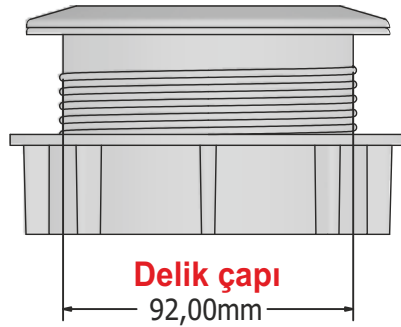

Renk / Color ☐ ☐

45x22.5 Modül Standartına Göre 3 Modül Seçenekleri
According to the 45x22.5 Module Standard, there are 3 Module Options

-1 Şebeke Prizi 1 Data	1 Power Outlet 1 Data
-1 Şebeke Prizi 1 USB Şarj	1 Power Outlet 1 USB Charging
-3 Data Prizi	3 Data Outlets
-1 UPS Prizi 1 Data	1 UPS Outlet 1 Data
-1 UPS Prizi 1 USB Şarj	1 UPS Outlet 1 USB Charging