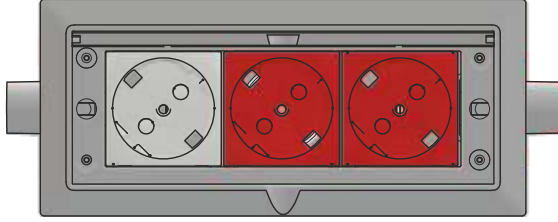

6 Modül Plastik Kasa

6 MODÜL