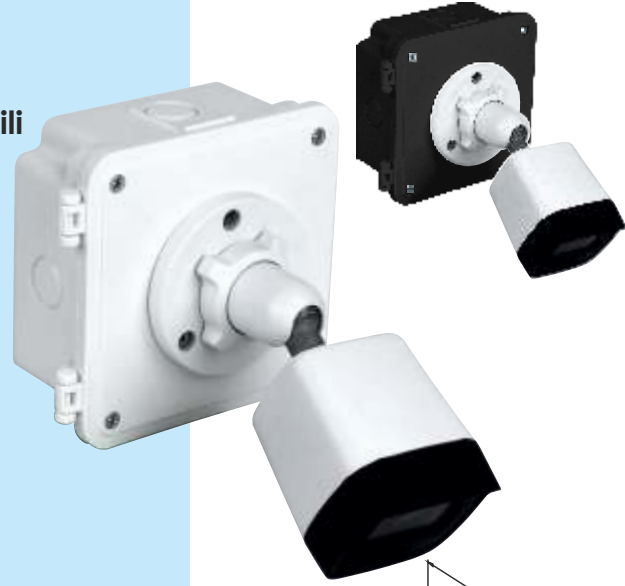

TR

- Siyah ve beyaz renk seçenekleri ile 110x110x50 ölçülerinde kamera buat kutusu.
- Menteşeli kapak olarak tasarlanan ürünün tasarım tescili tarafımıza aittir.
- Menteşeli kapak sayesinde montaj yapmak her zamankinden çok daha kolay.

EN

- Camera enclosure box with black and white color options, measuring 110x110x50 dimensions.
- The product, designed as a hinged cover, is registered under our design.
- Thanks to the hinged cover, assembling is much easier than usual.

Menteşeli Buat Kutusu Hinged Junction Box

Kod / Code: 45x110B

45x110S

Renk / Color ☐ ☐

110x110 Menteşeli Buat

TR

- Siyah ve beyaz renk seçenekleri ile 110x110x50 ölçülerinde kamera buat kutusu.
- Menteşeli kapak olarak tasarlanan ürünün tasarım tescili tarafımıza aittir.
- Menteşeli kapak sayesinde montaj yapmak her zamankinden çok daha kolay.

EN

- Camera enclosure box with black and white color options, measuring 110x110x50 dimensions.
- The product, designed as a hinged cover, is registered under our design.
- Thanks to the hinged cover, assembling is much easier than usual.