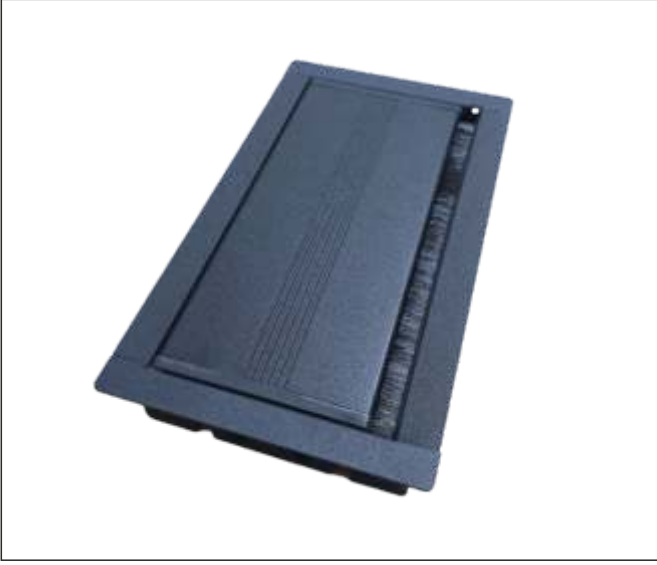

Delik Ölçüleri

2 MODÜL	103mm X 103mm	6 MODÜL	195mm X 103mm

Renk / Color

Kod / Code	Modül / Modules	A (mm)	B (mm)
BBT-02	2 Modül	103	103
BBT-06	6 Modül	195	103

Özel ölçüler için arayınız. / Contact us for customization.