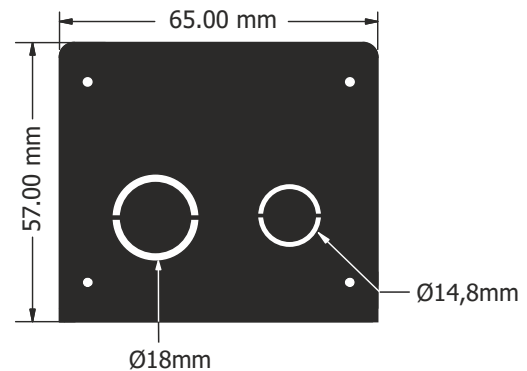

Özel ölçüler için arayınız. / Contact us for customization.