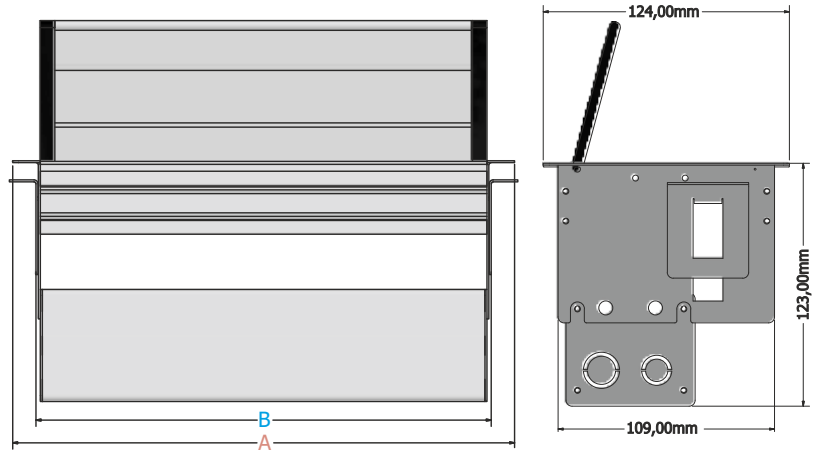

Renk / Color

Kod / Code	Modül / Modules	A (mm)	B (mm)
BK-2505	5 Modül	191	174
BK-2508	8 Modül	258	239
BK-2512	12 Modül	347	330
BK-2516	16 Modül	438	419