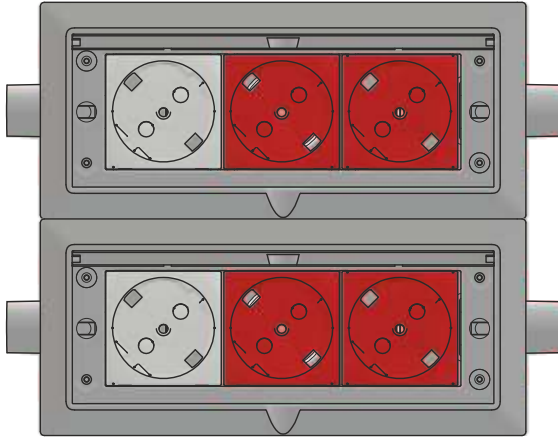

12 MODÜL

(YAN YANA GENİŞLEME)