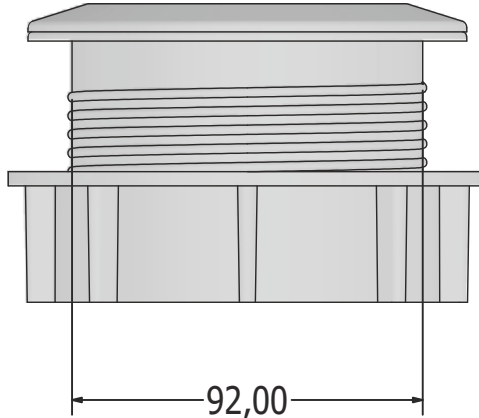

Kablosuz Şarj Yuvarlak Kasa

Kod / Code: BYWG-3

Renk / Color