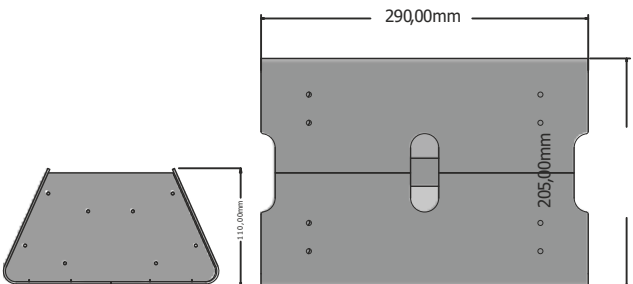

TR

- Şık ve modern tasarımıyla ofis veya ev dekorunuzla mükemmel bir şekilde bütünleşir. Verimli bir şekilde, tek taraflı kullanımının yanı sıra çift taraflı kullanım olanağı sağlar.
- Masanıza uyacak şekilde 10 Modül 2x10 Çift Açılı / Yönlü BlokPrizinizi kolayca özelleştirerek güvenli ve stabil bir montaj çözümüne sahip olabilirsiniz.

EN

- With its sleek and modern design, it seamlessly blends with your office or home decor. Efficiently, it also provide to use one side or double side.
- Simply customize the 10 Modul 2x10 Double Side Office Socket Box to fit your specific desk or table, providing a secure and stable mounting solution.

Kod/Code: BMA2-10