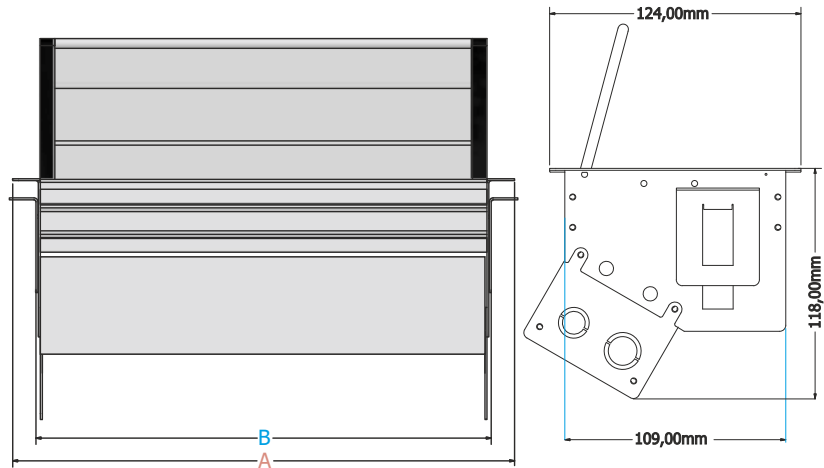

Renk / Color

Kod / Code	Modül / Modules	A (mm)	B (mm)
BK-4505	5 Modül	191	174
BK-4508	8 Modül	258	239
BK-4512	12 Modül	347	330
BK-4516	16 Modül	438	419