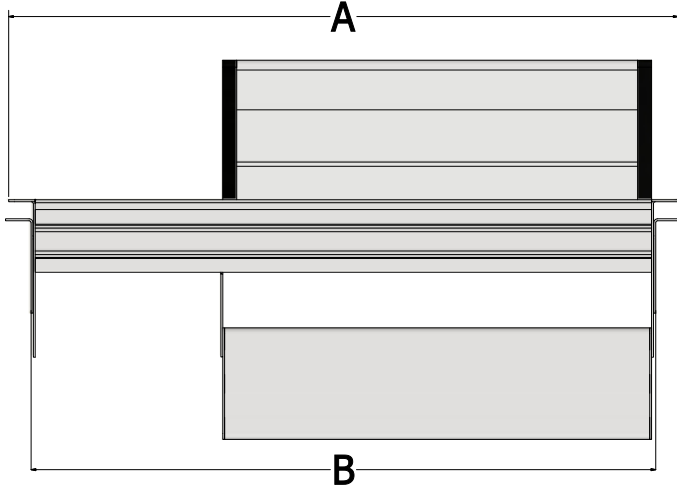

EN

Featuring an aesthetic, organizer, and stylish design, our covered wireless charging desk provides a simple solution for office environments such as work desks and similar settings. This innovative solution allows you to charge your phone quickly and wirelessly without the hassle of searching for a charging adapter or dealing with cable clutter. Experience the convenience of wireless charging while maintaining a clean and organized workspace.