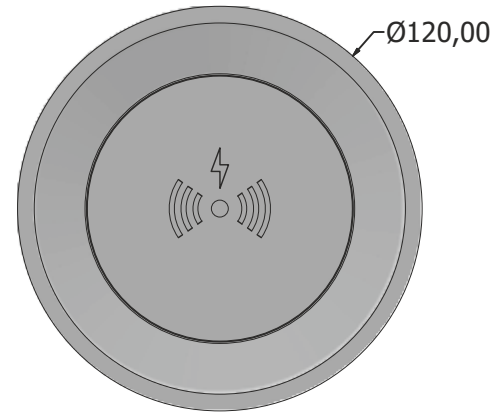

Kablosuz Şarj Yuvarlak Kasa

Kod / Code: BYWG-3

Renk / Color