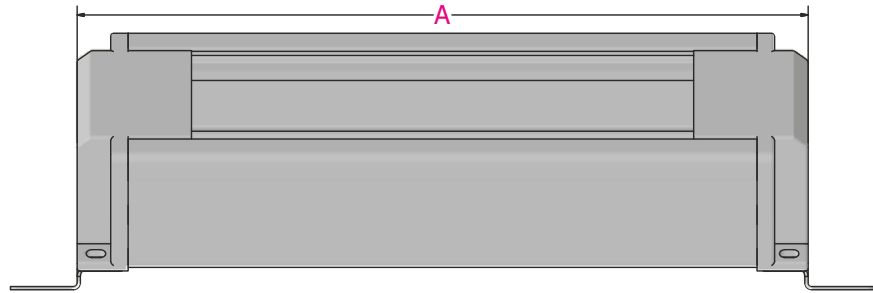

Açılı Ayak BlokPriz Kasası

Renk / Color

Kod / Code	Modül / Modules	A (mm)
BA-5504	4 Modül	185
BA-5506	6 Modül	230
BA-5508	8 Modül	275
BA-5510	10 Modül	320
BA-5512	12 Modül	365
BA-5514	14 Modül	410
BA-5516	16 Modül	455
BA-5518	18 Modül	500
BA-5520	20 Modül	545
BA-5522	22 Modül	590
BA-5524	24 Modül	635
BA-5526	26 Modül	680
BA-5528	28 Modül	725

Özel ölçüler için arayınız. / Contact us for customization.