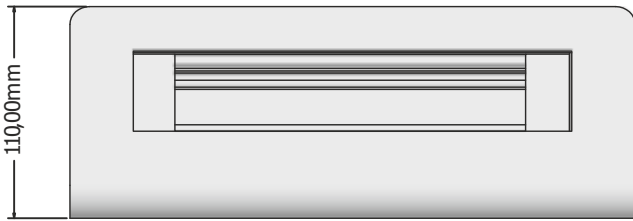

TR

- Şık ve modern tasarımıyla ofis veya ev dekorunuzla mükemmel bir şekilde bütünleşir. Verimli bir şekilde, tek taraflı kullanımının yanı sıra çift taraflı kullanım olanağı sağlar.
- Masanıza uyacak şekilde 10 Modül 2x10 Çift Açılı / Yönlü BlokPrizinizi kolayca özelleştirerek güvenli ve stabil bir montaj çözümüne sahip olabilirsiniz.

EN

- With its sleek and modern design, it seamlessly blends with your office or home decor. Efficiently, it also provide to use one side or double side.
- Simply customize the 10 Modul 2x10 Double Side Office Socket Box to fit your specific desk or table, providing a secure and stable mounting solution.

Kod/Code: BMA2-10