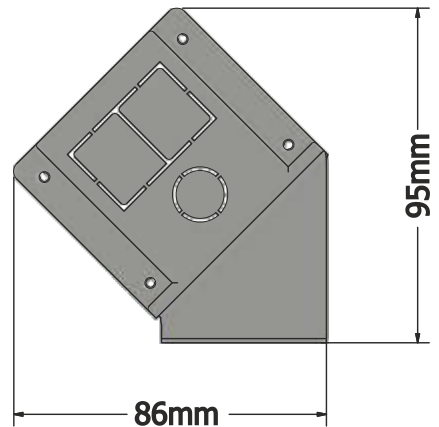

Açılı Ayak BlokPriz Kasası

Renk / Color

Kod / Code	Modül / Modules	A (mm)
BA-5504	4 Modül	185
BA-5506	6 Modül	230
BA-5508	8 Modül	275
BA-5510	10 Modül	320
BA-5512	12 Modül	365
BA-5514	14 Modül	410
BA-5516	16 Modül	455
BA-5518	18 Modül	500
BA-5520	20 Modül	545
BA-5522	22 Modül	590
BA-5524	24 Modül	635
BA-5526	26 Modül	680
BA-5528	28 Modül	725

Özel ölçüler için arayınız. / Contact us for customization.