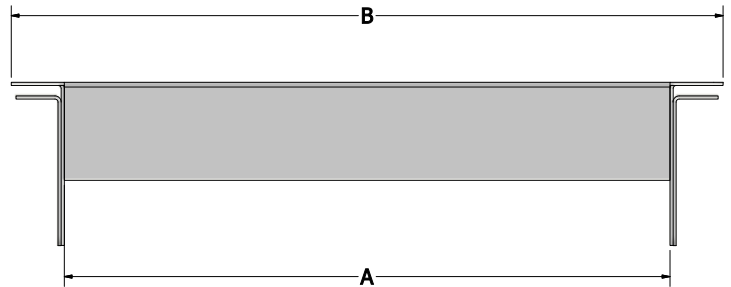

Özel ölçüler için arayınız. / Contact us for customization.