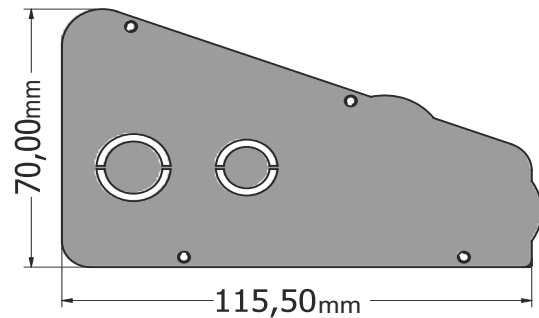

Özel ölçüler için arayınız. / Contact us for customization.