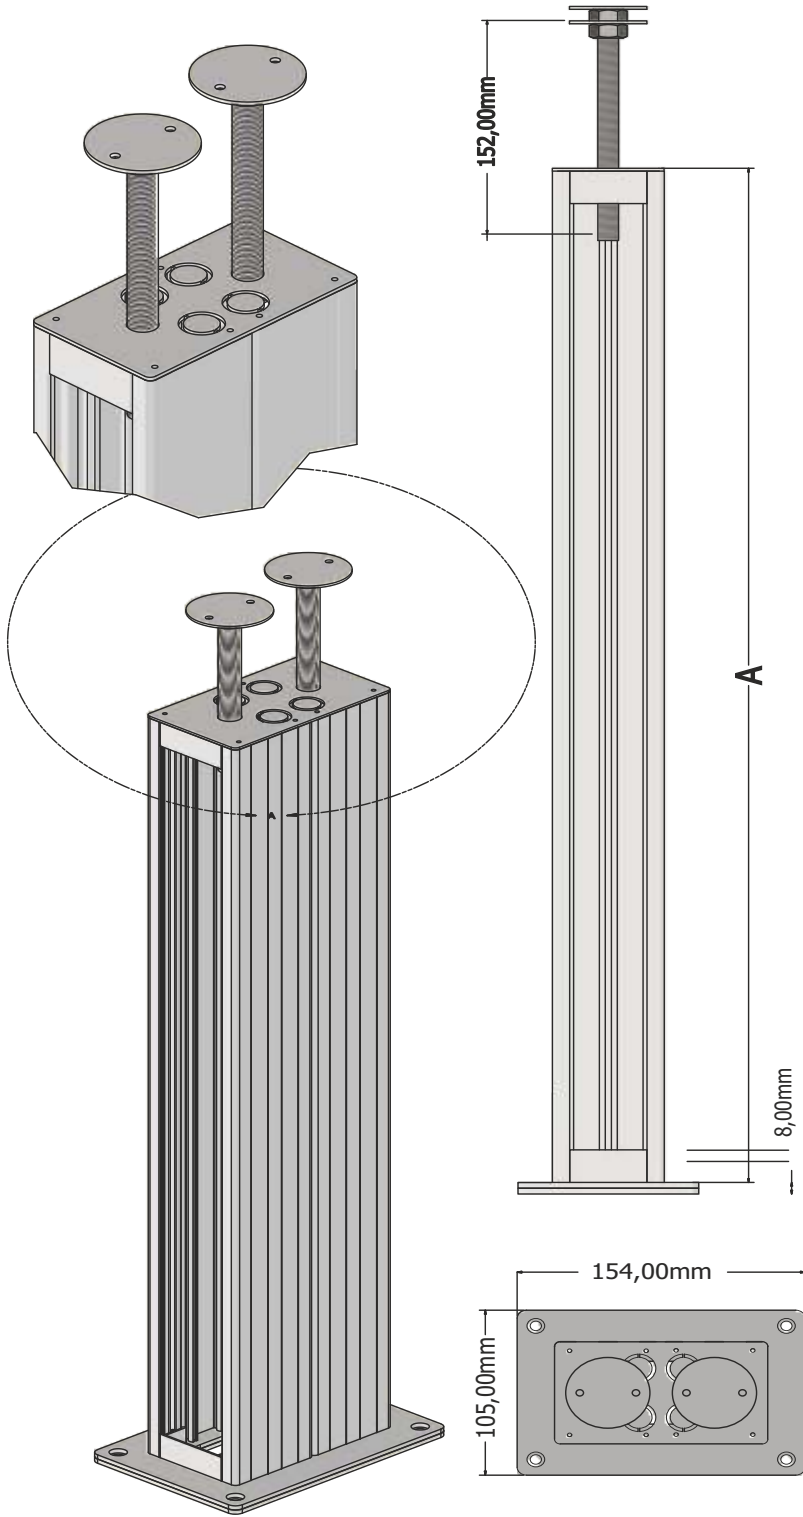

Sütun Tipi Özel Ebat BlokPriz Kasası

TR

Müşteri talebine göre istenilen ebatlarda üretim yapılabilir. Bu özel çalışmalarımızda, montaj yapılan ürünün tavan kısmında vidalı sabitleme aparatı takılır. Bu vidalı sabitleme aparatının 15 cm hareket kabiliyeti vardır. Bu sayede montajı kolaylaşır.

EN

Production can be made in the desired dimensions according to customer request. In these special projects of ours, a screw fastening device is attached to the ceiling part of the assembled product during installation. And this screw fastening device has a 15 cm range of movement, making installation easier.