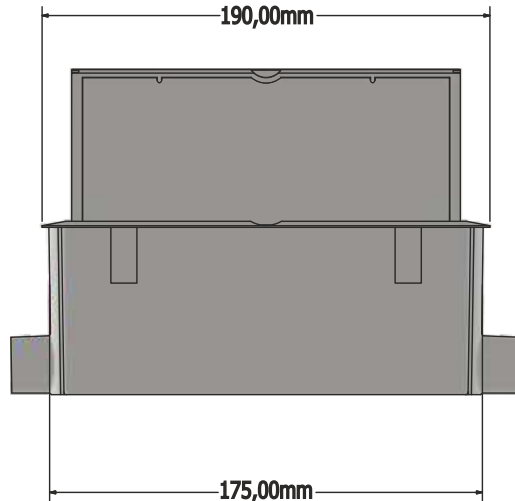

Kod/Code: BZ-3506

Renk / Color