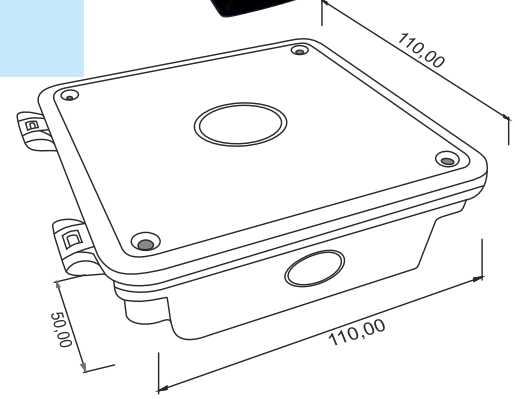

TR

- Siyah ve beyaz renk seçenekleri ile 110x110x50 ölçülerinde kamera buat kutusu.
- Menteşeli kapak olarak tasarlanan ürünün tasarım tescili tarafımıza aittir.
- Menteşeli kapak sayesinde montaj yapmak her zamankinden çok daha kolay.

EN

- Camera enclosure box with black and white color options, measuring 110x110x50 dimensions.
- The product, designed as a hinged cover, is registered under our design.
- Thanks to the hinged cover, assembling is much easier than usual.

Menteşeli Buat Kutusu Hinged Junction Box

Kod / Code: 45x110B

45x110S

Renk / Color ☐ ☐

110x110 Menteşeli Buat

TR

- Siyah ve beyaz renk seçenekleri ile 110x110x50 ölçülerinde kamera buat kutusu.
- Menteşeli kapak olarak tasarlanan ürünün tasarım tescili tarafımıza aittir.
- Menteşeli kapak sayesinde montaj yapmak her zamankinden çok daha kolay.

EN

- Camera enclosure box with black and white color options, measuring 110x110x50 dimensions.
- The product, designed as a hinged cover, is registered under our design.
- Thanks to the hinged cover, assembling is much easier than usual.