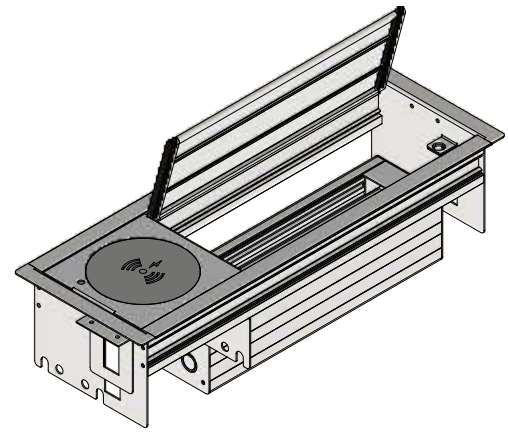

EN

Featuring an aesthetic, organizer, and stylish design, our covered wireless charging desk provides a simple solution for office environments such as work desks and similar settings. This innovative solution allows you to charge your phone quickly and wirelessly without the hassle of searching for a charging adapter or dealing with cable clutter. Experience the convenience of wireless charging while maintaining a clean and organized workspace.