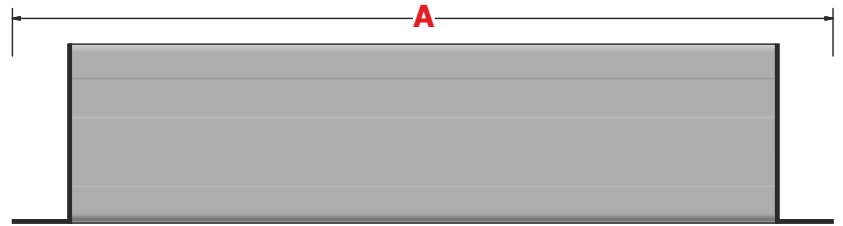

Ön görünüş / Front view