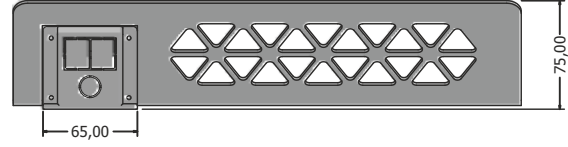

EN

- Provides different solutions in shared usage areas.
- Can be used as a magazine, book, and brochure holder.
- The ability to leave the phone charging smoothly during the charging process.
- A total of 5 modules, including 2 electrical outlets and 1 dual USB charging module.
- The aluminum socket casing is mounted on a cast metal chassis.
- Adds aesthetics to the environment with a stylish basket design when used.

TR

- Ortak kullanım alanlarında farklı çözüm sunar.
- Dergi, kitap, broşür tutucu olarak kullanılabilir.
- Telefonların şarj süreci boyunca, sorunsuz bir şekilde telefonu şarjda bırakabilme.
- 2 adet şebeke prizi, bir adet çiftli usb şarj modülü olmak üzere toplamda 5 modüllük bir üründür.
- Alüminyum priz kasası, döküm metal kasaya montajlı haldedir.
- Şık basket dizaynı ile kullanılan ortama estetik katar.

Kod / Code: BY-05

Yonca Organizer

Yonca