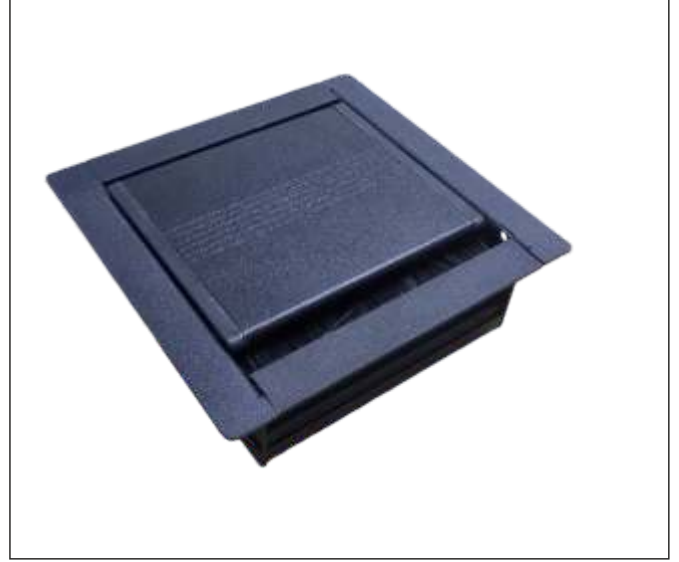

Delik Ölçüleri

2 MODÜL	103mm X 103mm	6 MODÜL	195mm X 103mm

Renk / Color

Kod / Code	Modül / Modules	A (mm)	B (mm)
BBT-02	2 Modül	103	103
BBT-06	6 Modül	195	103

Özel ölçüler için arayınız. / Contact us for customization.