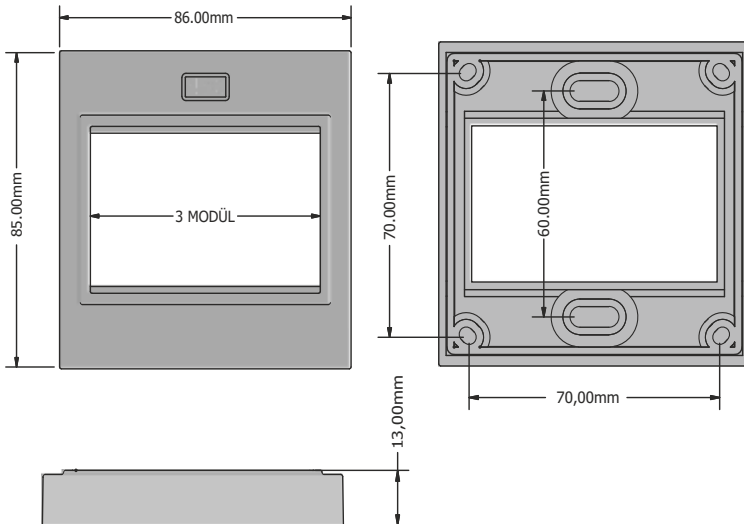

Renk / Color ☒ ☐

Kod / Code: BGC-86