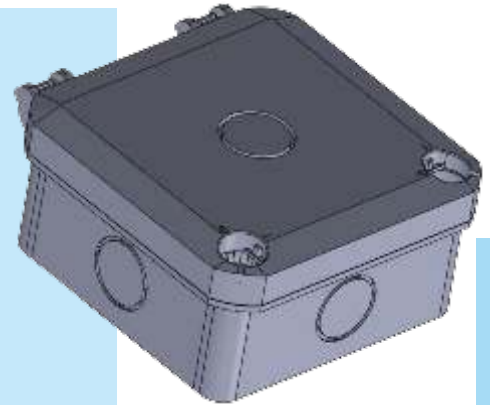

V2/Menteşeli Buat Kutusu V2/Hinged Junction Box

Kod / Code: V245x110B V245x110K

V245x110S V245x110G

Renk / Color ☐ ☐ ☐ ☐ Siyah / Beyaz / Kırmızı / Gri

V2/110x110 Menteşeli Buat